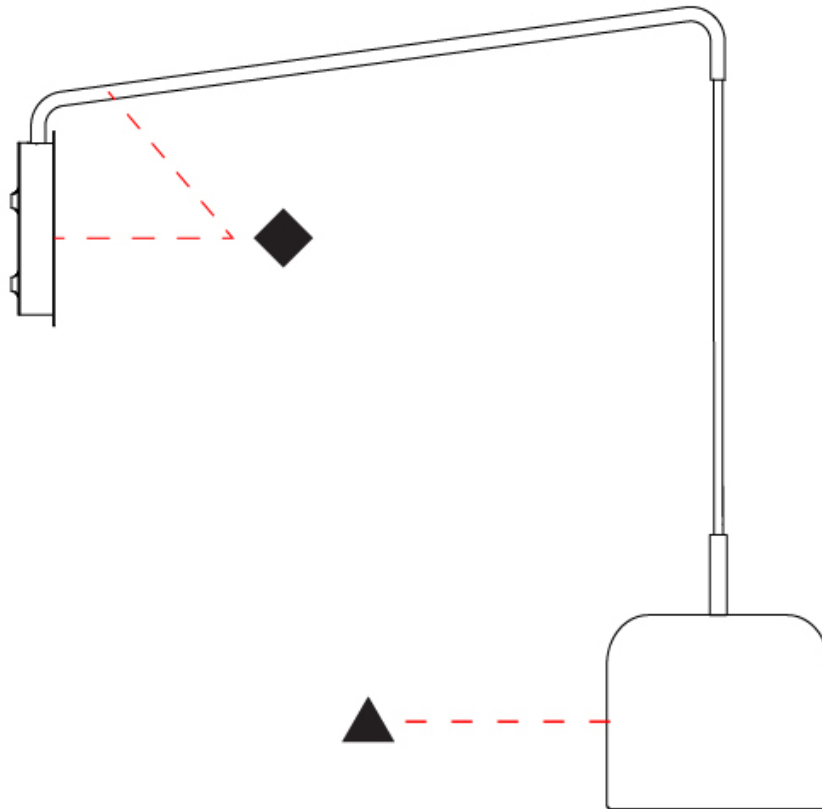

GENERAL

Series: Pot
 Brand: Ole
 Division: Design
 Mounting Type: Suspension
 Mounting Location: Ceiling
 Subcategory: Pendant

PHYSICAL

Shape: Dome
 Diameter (mm): 160
 Diameter (in): 6 ⁵/₁₆
 Height (mm): 140
 Height (in): 5 ¹/₂
 Max. Overall Height (mm): 1340
 Max. Overall Height (in): 52 ³/₄
 Light Distribution: Direct
 Weight (kg): 1
 Weight (lbs): 2.2
 Diffuser: Acrylic - Satin
[Fixture Finish: WHI / MBK / BEI / OGR / MSA / SCO / MWH](#)
 Fixture Material: Metal
 Cable Details: 1200mm Cable

GENERAL

Series: Pot
 Brand: Ole
 Division: Design
 Mounting Type: Surface
 Mounting Location: Wall
 Subcategory: Ambient

PHYSICAL

Shape: Dome
 Diameter (mm): 160
 Diameter (in): 6 ⁵/₁₆
 Width (mm): 160
 Width (in): 6 ⁵/₁₆
 Height (mm): 140
 Depth (mm): 500
 Height (in): 5 ¹/₂
 Depth (in): 19 ¹¹/₁₆
 Max. Overall Height (mm): 1340
 Max. Overall Height (in): 52 ³/₄
 Extension (mm): 310
 Extension (in): 12 ¹/₄
 Light Distribution: Adjustable / Direct
 Weight (kg): 1.1
 Weight (lbs): 2.4
 Diffuser: Acrylic - Satin
 Fixture Finish: WHI / MBK / BEI / OGR / MSA / SCO / MWH
 Holder Finish: WHI / MBK
 Fixture Material: Metal

LED

OPTICAL

Adjustability: Rotating

RATINGS AND CERTIFICATIONS

Certified By: Certified for North American Standards
 IP rating: IP20

POT SURFACE

D113002-

PROJECT	_____
TYPE	_____
SPECIFIER	_____
QUANTITY	_____
DATE	_____

GENERAL

Series: Pot
 Brand: Ole
 Division: Design
 Mounting Type: Surface
 Mounting Location: Wall
 Subcategory: Ambient

PHYSICAL

Shape: Dome
 Diameter (mm): 160
 Diameter (in): 6 5/16
 Width (mm): 160
 Width (in): 6 5/16
 Height (mm): 140
 Depth (mm): 800
 Height (in): 5 1/2
 Depth (in): 31 1/2
 Max. Overall Height (mm): 1340
 Max. Overall Height (in): 52 3/4
 Extension (mm): 580
 Extension (in): 22 13/16
 Light Distribution: Adjustable / Direct
 Weight (kg): 1.3
 Weight (lbs): 2.9
 Diffuser: Acrylic - Satin
 Fixture Finish: WHI / MBK / BEI / OGR / MSA / SCO / MWH
 Holder Finish: WHI / MBK
 Fixture Material: Metal