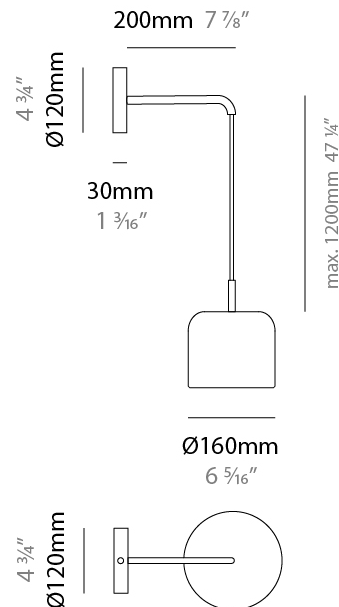

PROJECT	_____
TYPE	_____
SPECIFIER	_____
QUANTITY	_____
DATE	_____

POT SURFACE

D113020- _____

base number   Finish (Diamond)   Finish Options

1. To build a product code in our configurator select the specify button on the base model # product page
2. To build a manual product code on this datasheet choose from the options listed below in blue font and add the suffix to the base model #

GENERAL

Series: Pot
Brand: Ole
Division: Design
Mounting Type: Surface
Mounting Location: Wall
Subcategory: Ambient

PHYSICAL

Shape: Dome
Diameter (mm): 160
Diameter (in): 6 ⁵/₁₆
Height (mm): 1200
Depth (mm): 200
Height (in): 47 ¹/₄
Depth (in): 7 ⁷/₈
Light Distribution: Direct
Weight (kg): 1
Weight (lbs): 2.2
Diffuser: Acrylic - Satin
Fixture Finish: WHI / MBK / BEI / OGR / MSA / SCO / MWH
Holder Finish: WHI / MBK
Fixture Material: Metal

ELECTRICAL

Number of Lamps: 1
Lamp Type: LED Retrofit
Bulb Included: Bulb Not Included
Max. Wattage Per Lamp (W): 5
Lamp Base: E26
Input Voltage (V): 120

LED

OPTICAL

RATINGS AND CERTIFICATIONS

Certified By: Certified for North American Standards
IP rating: IP20